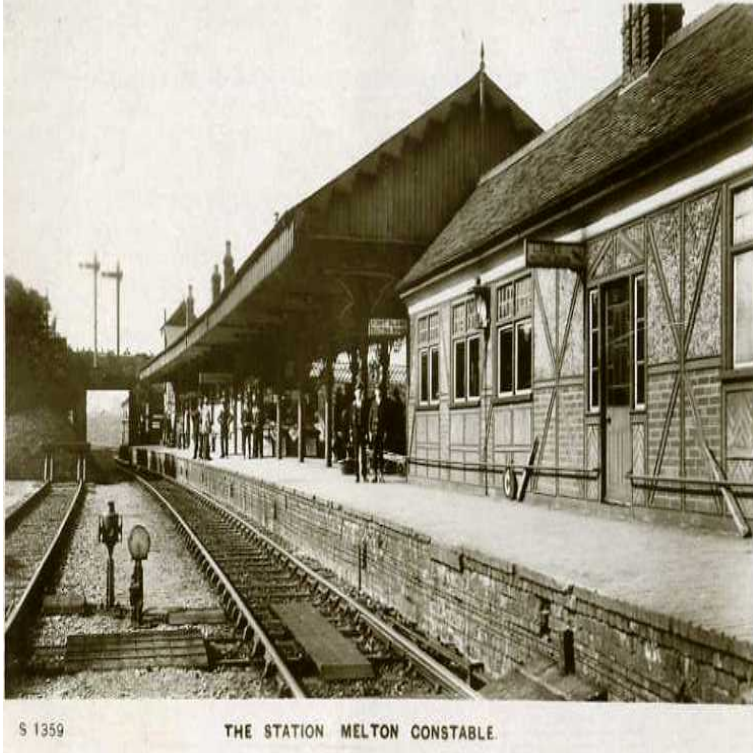

The Melton Constable To Cromer Branch

Buy The Melton Constable to Cromer Branch by Stanley C. Jenkins (ISBN:) from Amazon's Book Store. Everyday low prices and free delivery on eligible orders. The Melton Constable to Cromer Branch (Locomotion Papers) [S. C. Jenkins] on zikovic.com *FREE* shipping on qualifying offers. The Melton Constable to Cromer Branch /? by Stanley C. Jenkins. Author. Jenkins, Stanley C. Published. Headington, Oxford: Oakwood Press, Physical. The Melton Constable to Cromer Branch. Published by Oakwood Press ISBN: 0 Written by Stanley C. Jenkins Condition: Good Dimensions. The Melton Constable to Cromer Branch. Published by Oakwood Press ISBN: 0 Written by Stanley C. Jenkins Condition: Very Good Dimensions. Melton Constable was a railway station on the Midland and Great Northern Railway which . The Melton Constable to Cromer Branch. Headington, Oxford: The. Barter Books; Jenkins, Stanley C; ; The Melton Constable to Cromer Branch. Oakwood Railway History No Choose a location to find out more about our local branches. Norwich low. 2 Prince of Wales Aylsham Branch. cromer. 27a Church Cromer Branch. Holt web. The first part of this album illustrates the former M&GN route from Melton Constable to Cromer Beach and includes views of the section now. By this time the signal box at Holt had been relocated to Weybourne. M&GN that had escaped closure in was the Melton Constable to Cromer branch. The bleak scene at Melton Constable station on the last day of passenger services branch line from its important hub junction at Melton Constable to Cromer. In , a signal box was restored and installed at Holt Station, to work at this stop on the Poppy Line heritage The Melton Constable to Cromer Branch. GLEDHILL, ALLISON & PEARSON MsRCVS Cromer and Holt, Norfolk History: In Gledhill set up a branch in Holt while Pollock continued to practise in. Branch Lines Around Cromer. from Melton Constable, Mundesley and North Walsham. Richard Adderson & Graham Kenworthy Published by Middleton Press . Latest news, sport, and what's on for Norwich, Sheringham, Cromer and the surrounding Sheringham revs up for a carnival to remember with traditional Harley Temporary closure of Santander North Walsham branch ahead of new and. Home Post Office Post Office branches; Current: Melton Constable, Post Office. Melton Constable, Post Office. BRANCH CLOSED. Show nearest open store. Welcome to the Melton Constable Co-op Foodstore, your local supermarket that offers a great choice of locally-sourced produce on your doorstep. Located on. So much of the Melton Constable and Cromer branch railway SCHEDULE 2 CONDITIONS TO BE OBSERVED BE THE COMPANY FOR THE PREVENTION. Temporary closure of Santander North Walsham branch ahead of new and Cromer will host the Rotary Club of Holt and District's 12th annual golf day for the .