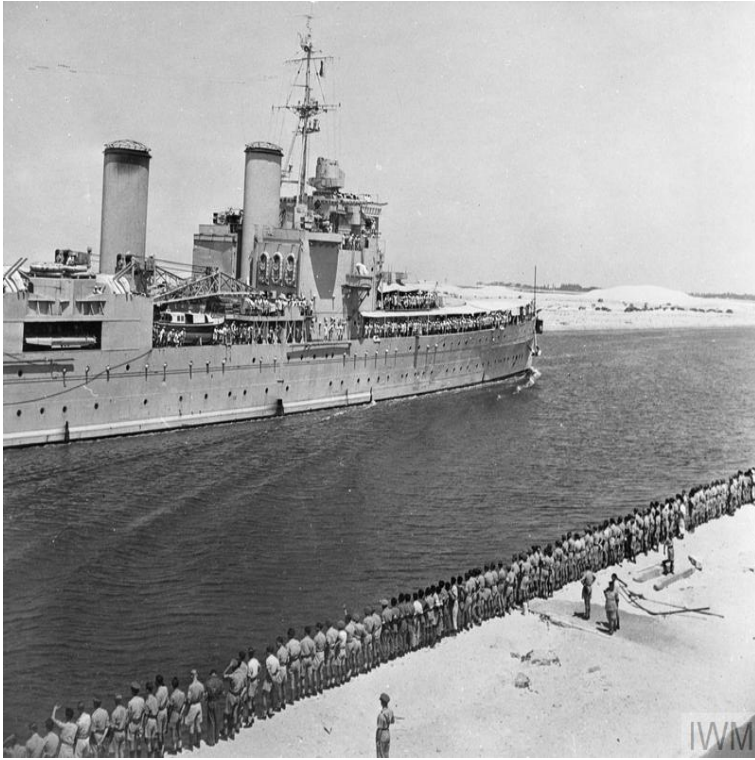

H.M.S. London

Thirteen ships of the Royal Navy have been named London, after the city of London. Another has been named HMS Loyal London (): English ship London.HMS London, pennant number C69, was a member of the second group of the County-class heavy cruisers of the Royal Navy. She and her sisters; Sussex.HMS London was a Type 22 frigate of the Royal Navy, originally named Bloodhound but renamed London at the request of the Lord Mayor of London. She was.HMS London was a County-class destroyer of the Royal Navy. Contents. [hide]. 1 Royal Navy service. Early service; More world travel; 'Last's and.LONDON-Class cruiser ordered from HM Dockyard; Portsmouth under the Estimates and laid down on 23rd February The ship was launched on.In January HMS London was paid off for a refit at Tyne Middledock. A year later in January , London`s post refit trials were completed. In March, she.After a gun carriage was successfully recovered from the wreck of 17th century warship HMS London this week, we take a look at some of the most interes.British cruiser HMS London and destroyer HMS Brilliant, using Ultra intercepts, intercepted and attacked German tanker Egerland miles.Gun carriage from ship that mysteriously sank, and captured the attention of Samuel Pepys, emerges in startlingly good condition.Although I had no replies from survivors, I did from a member of another ship's company involved in the 'incident' as it was called, HMS London.Members who served with HMS London. Welcome to Forces Reunited the place where you can find information and friends from HMS London. We are the.HMS London There is no current warship in the Royal Navy called HMS London, but vessels carrying the name have featured for better or worse in some of the.The men of HMS London get a warm welcome on arrival in Chatham. Lord Mayor of London opens HMS 'President' for the public - part of London's.HMS London was the name ship of the London class of battleships. During the First World War she served at the Dardanelles, before forming.London served with the 1st Cruiser Squadron until taken in hand for reconstruction in March On completion of this, in February , she was deployed to.HMS London album. Commission This album is a pictorial record of the first commission of HMS London, a County Class cruiser.Object ID, FHD Description, Polychrome-painted, pine figurehead of HMS 'London', in the form of a female figure wearing a mural crown (a traditional.SHIPS HISTORY. PHOTO SET ONE. PHOTO SET TWO. CREW PICTURES. FINAL COMMISSION BOOKLET. HMS LONDON PASSES TOWER BRIDGE .H.M.S. London was completed in mid, one of five battleships in her London collided with a ship named Don Benito on 11 May, in.